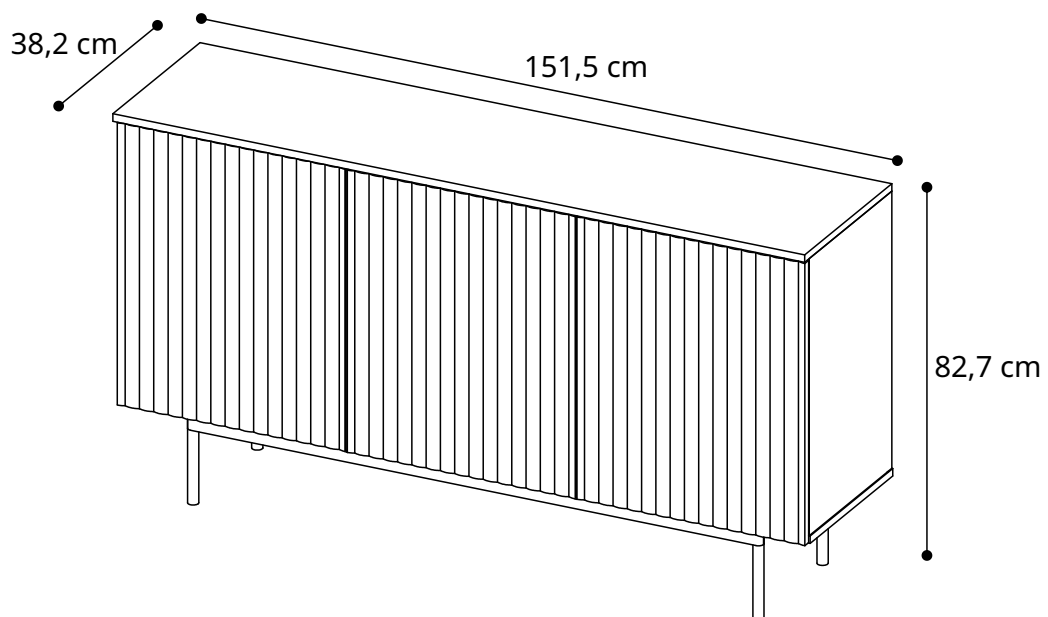

Instrukcja montażu

Assembly manual

SOFT

Lista akcesoriów Accessories list

PTO x3 	A x16 8x35mm	B x16 29,5mm	C x16 15x12mm	F x16 	N x8 3x25mm	N1 x19 3,5x16mm
N2 x12 3,5x12mm	TA x1 77x30x15mm	Z x12 4mm	X x8 	P2 x4 35mm	P3 x2 26mm	

Lista elementów Parts list

1	595x362x16mm
2	595x341x16mm
3	595x341x16mm
4	1515x382x16mm
5	1515x362x16mm
6	480x331x16mm
7	487x331x16mm
8	1346x200x22mm
9	606x500x16mm
901	606x500x16mm
902	606x500x16mm
10	1492x609x3mm
11	595x362x16mm

SOFT

1

A x12  8x35mm	C x12  15x12mm	PTO x2  8x35mm	N1 x4  3,5x16mm
---	--	--	---

N1 ✓  3,5x16mm	N2 ✗  3,5x12mm	N ✗  3x25mm
--	--	---

SOFT

2

3

SOFT