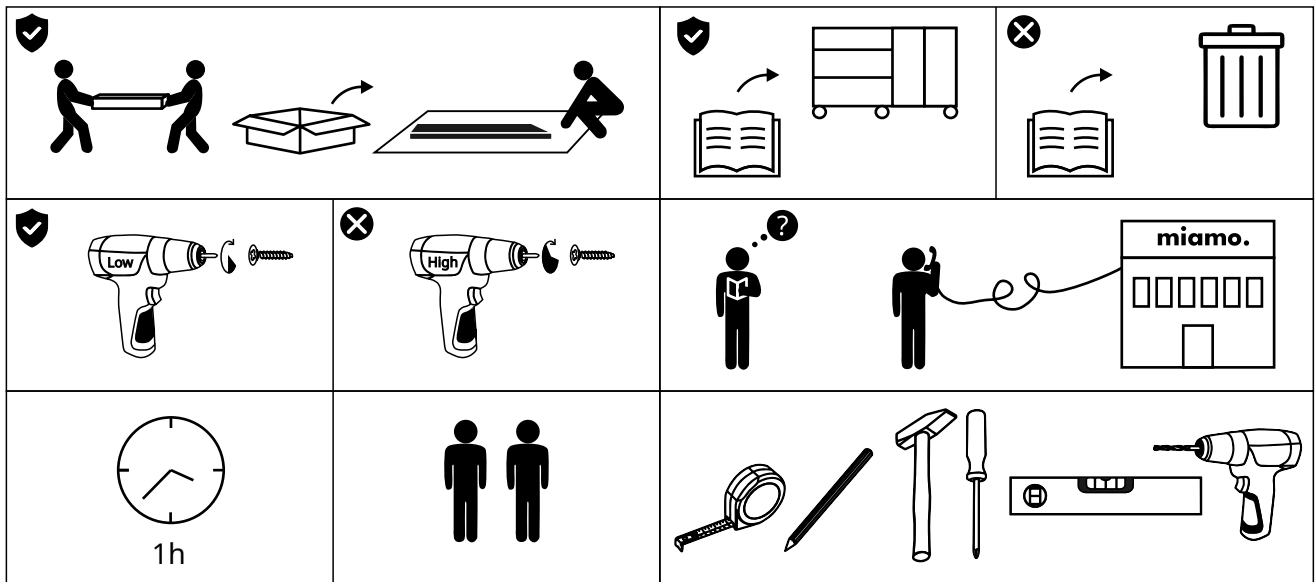

Instrukcja montażu

Assembly manual

SOFT

Lista akcesoriów Accessories list

PTO x3 	A x16 8x35mm	B x16 29,5mm	C x16 15x12mm	F x16 	N x8 3x25mm	N1 x19 3,5x16mm
N2 x12 3,5x12mm	TA x1 77x30x15mm	Z x12 4mm	X x8 	P2 x4 35mm	P3 x2 26mm	

Lista elementów Parts list

1	595x362x16mm
2	595x341x16mm
3	595x341x16mm
4	1515x382x16mm
5	1515x362x16mm
6	480x331x16mm
7	487x331x16mm
8	1346x200x22mm
9	606x500x16mm
901	606x500x16mm
902	606x500x16mm
10	1492x609x3mm
11	595x362x16mm