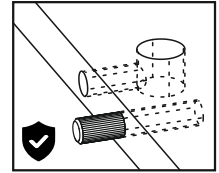

Instrukcja montażu

Assembly manual

SOFT

Lista akcesoriów Accessories list

PTO x3 	A x16 8x35mm	B x16 29,5mm	C x16 15x12mm	F x16 	N x8 3x25mm	N1 x19 3,5x16mm
N2 x12 3,5x12mm	TA x1 77x30x15mm	Z x12 4mm	X x8 	P2 x4 35mm	P3 x2 26mm	

Lista elementów Parts list

1	595x362x16mm
2	595x341x16mm
3	595x341x16mm
4	1515x382x16mm
5	1515x362x16mm
6	480x331x16mm
7	487x331x16mm
8	1346x200x22mm
9	606x500x16mm
901	606x500x16mm
902	606x500x16mm
10	1492x609x3mm
11	595x362x16mm

SOFT

1

A x12  8x35mm	C x12  15x12mm	PTO x2  8x35mm	N1 x4  3,5x16mm
---	--	--	---

N1 ✓  3,5x16mm	N2 ✗  3,5x12mm	N ✗  3x25mm
--	--	---

SOFT

2

3

SOFT