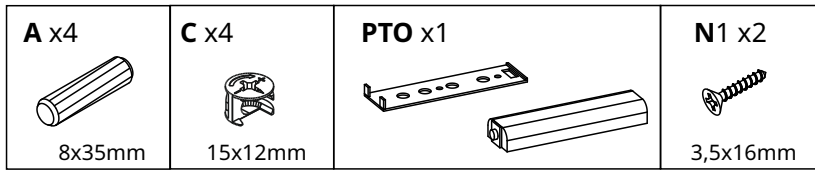

Lista elementów Parts list

1	595x362x16mm
2	595x341x16mm
3	595x341x16mm
4	1515x382x16mm
5	1515x362x16mm
6	480x331x16mm
7	487x331x16mm
8	1346x200x22mm
9	606x500x16mm
901	606x500x16mm
902	606x500x16mm
10	1492x609x3mm
11	595x362x16mm

SOFT

1

A x12  8x35mm	C x12  15x12mm	PTO x2  8x35mm	N1 x4  3,5x16mm
---	--	--	---

N1 ✓  3,5x16mm	N2 ✗  3,5x12mm	N ✗  3x25mm
--	--	---

SOFT

2

3

SOFT