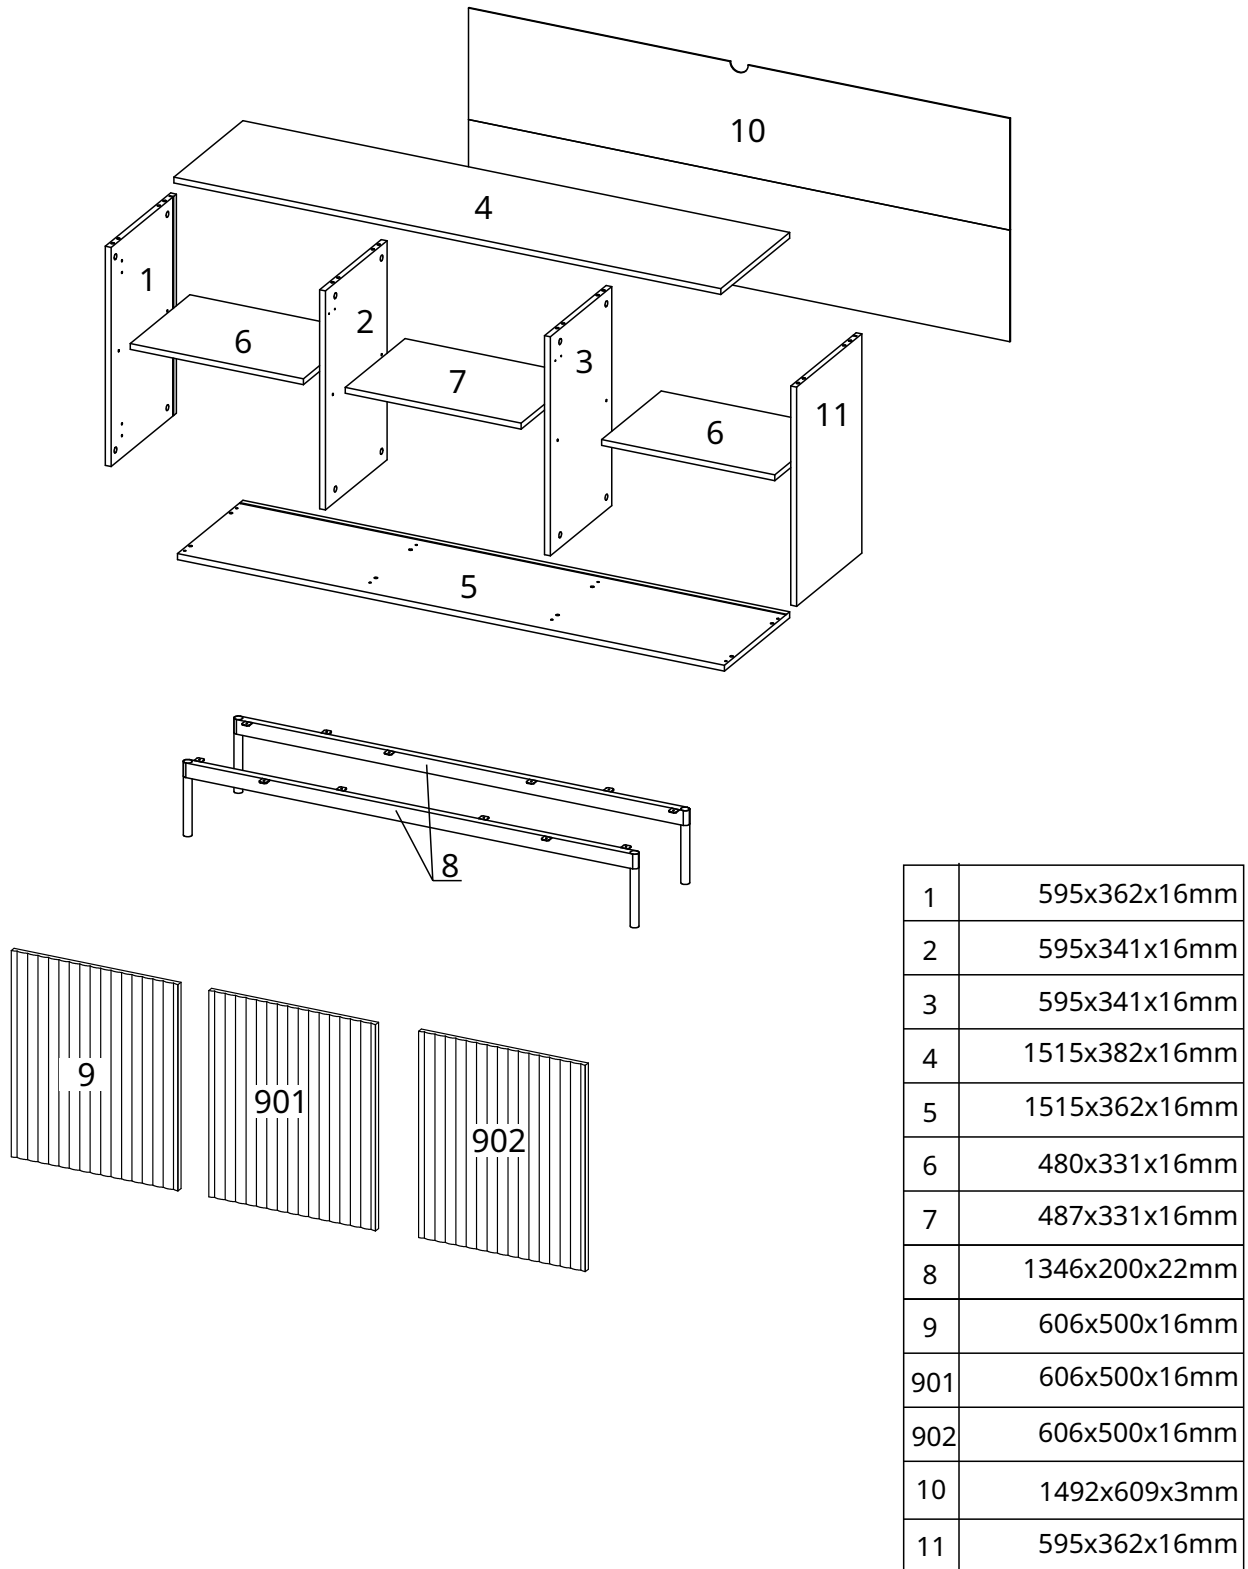

Instrukcja montażu

Assembly manual

SOFT

Lista akcesoriów Accessories list

PTO x3 	A x16 8x35mm	B x16 29,5mm	C x16 15x12mm	F x16 	N x8 3x25mm	N1 x19 3,5x16mm
N2 x12 3,5x12mm	TA x1 77x30x15mm	Z x12 4mm	X x8 	P2 x4 35mm	P3 x2 26mm	

Lista elementów Parts list

1	595x362x16mm
2	595x341x16mm
3	595x341x16mm
4	1515x382x16mm
5	1515x362x16mm
6	480x331x16mm
7	487x331x16mm
8	1346x200x22mm
9	606x500x16mm
901	606x500x16mm
902	606x500x16mm
10	1492x609x3mm
11	595x362x16mm

SOFT

1

A x12  8x35mm	C x12  15x12mm	PTO x2  8x35mm	N1 x4  3,5x16mm
---	--	--	---

N1 ✓  3,5x16mm	N2 ✗  3,5x12mm	N ✗  3x25mm
--	--	---

SOFT

2

3

SOFT

9

SOFT

10

11

SOFT

12

<p>P3 x2</p>  <p>26mm</p>	<p>N2 x4</p>  <p>3,5x12mm</p>	<p>PTO x1</p> 
--	--	---

SOFT