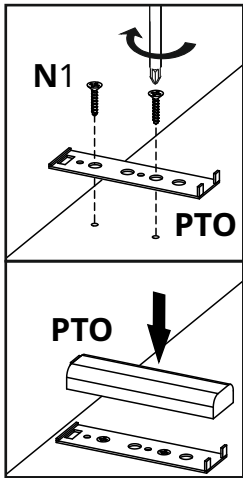

Instrukcja montażu

Assembly manual

SOFT

Lista akcesoriów Accessories list

PTO x3 	A x16 8x35mm	B x16 29,5mm	C x16 15x12mm	F x16 	N x8 3x25mm	N1 x19 3,5x16mm
N2 x12 3,5x12mm	TA x1 77x30x15mm	Z x12 4mm	X x8 	P2 x4 35mm	P3 x2 26mm	

Lista elementów Parts list

1	595x362x16mm
2	595x341x16mm
3	595x341x16mm
4	1515x382x16mm
5	1515x362x16mm
6	480x331x16mm
7	487x331x16mm
8	1346x200x22mm
9	606x500x16mm
901	606x500x16mm
902	606x500x16mm
10	1492x609x3mm
11	595x362x16mm

SOFT

1

A x12  8x35mm	C x12  15x12mm	PTO x2  8x35mm	N1 x4  3,5x16mm
---	--	--	---

N1 ✓  3,5x16mm	N2 ✗  3,5x12mm	N ✗  3x25mm
--	--	---

SOFT

2

3

SOFT