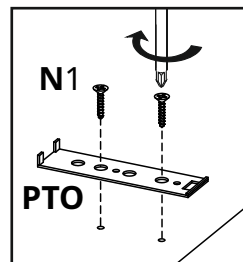

Instrukcja montażu

Assembly manual

SOFT

Lista akcesoriów Accessories list

PTO x3 	A x16 8x35mm	B x16 29,5mm	C x16 15x12mm	F x16 	N x8 3x25mm	N1 x19 3,5x16mm
N2 x12 3,5x12mm	TA x1 77x30x15mm	Z x12 4mm	X x8 	P2 x4 35mm	P3 x2 26mm	

Lista elementów Parts list

1	595x362x16mm
2	595x341x16mm
3	595x341x16mm
4	1515x382x16mm
5	1515x362x16mm
6	480x331x16mm
7	487x331x16mm
8	1346x200x22mm
9	606x500x16mm
901	606x500x16mm
902	606x500x16mm
10	1492x609x3mm
11	595x362x16mm

SOFT

1

A x12  8x35mm	C x12  15x12mm	PTO x2  8x35mm	N1 x4  3,5x16mm
---	--	--	---

N1 ✓  3,5x16mm	N2 ✗  3,5x12mm	N ✗  3x25mm
--	--	---

SOFT

2

3

SOFT