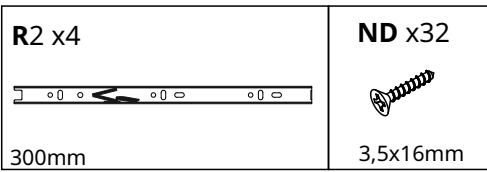

NOTO

Lista elementów Parts list

1	380x309x16mm
2	380x309x16mm
3	540x380x16mm
4	540x380x16mm
5	150x60x60mm
6	500x150x16mm
601	500x150x16mm
7	300x100x16mm
8	300x100x16mm
9	449x100x16mm
10	479x305x3mm
11	520x323x3mm

R1 x4  300mm	ND x8  3,5x16mm	F x8 
--	---	--

10

B x2  29,5mm	C x8  15x12mm	PTO x2 
--	---	--

NOTO

11

12

NOTO

13