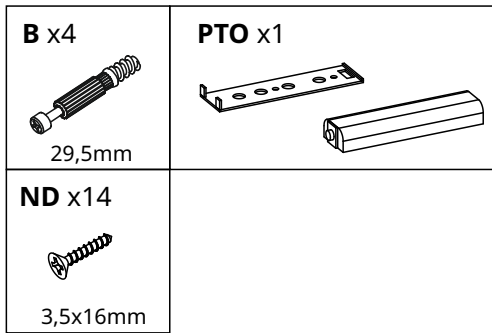

NOTO

Lista elementów Parts list

1	380x309x16mm
2	380x309x16mm
3	540x380x16mm
4	540x380x16mm
5	150x60x60mm
6	500x150x16mm
601	500x150x16mm
7	300x100x16mm
8	300x100x16mm
9	449x100x16mm
10	479x305x3mm
11	520x323x3mm

NOTO

1

2

NOTO

3

4

NOTO

5

R1 x4  300mm	ND x8  3,5x16mm	F x8 
--	---	--

10

B x2  29,5mm	C x8  15x12mm	PTO x2 
--	---	--

NOTO

11

12

NOTO

13