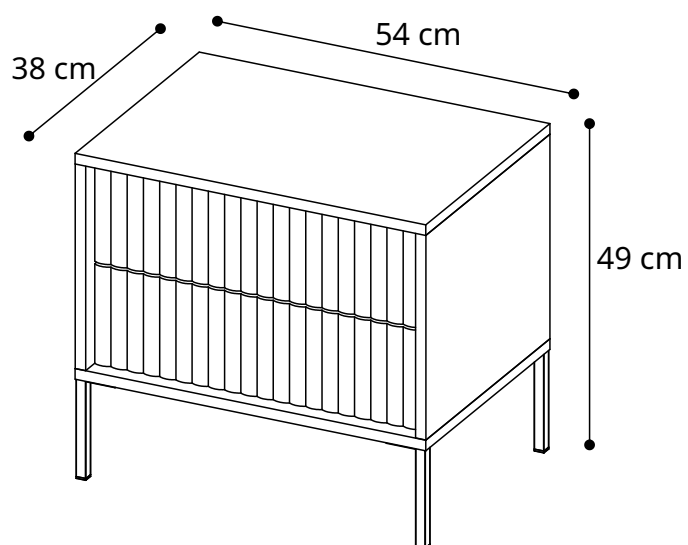

Instrukcja montażu

Assembly manual

NOTO

Lista akcesoriów Accessories list

PTO x2 		A x8 <p>8x35mm</p>	B x16 <p>29,5mm</p>	C x16 <p>15x12mm</p>	D x4 	E x1 	F x16
ND x57 <p>3,5x16mm</p>	TA x1 <p>77x30x15mm</p>	X x4 	R x4 <p>300mm</p>				

NOTO

Lista elementów Parts list

1	380x309x16mm
2	380x309x16mm
3	540x380x16mm
4	540x380x16mm
5	150x60x60mm
6	500x150x16mm
601	500x150x16mm
7	300x100x16mm
8	300x100x16mm
9	449x100x16mm
10	479x305x3mm
11	520x323x3mm