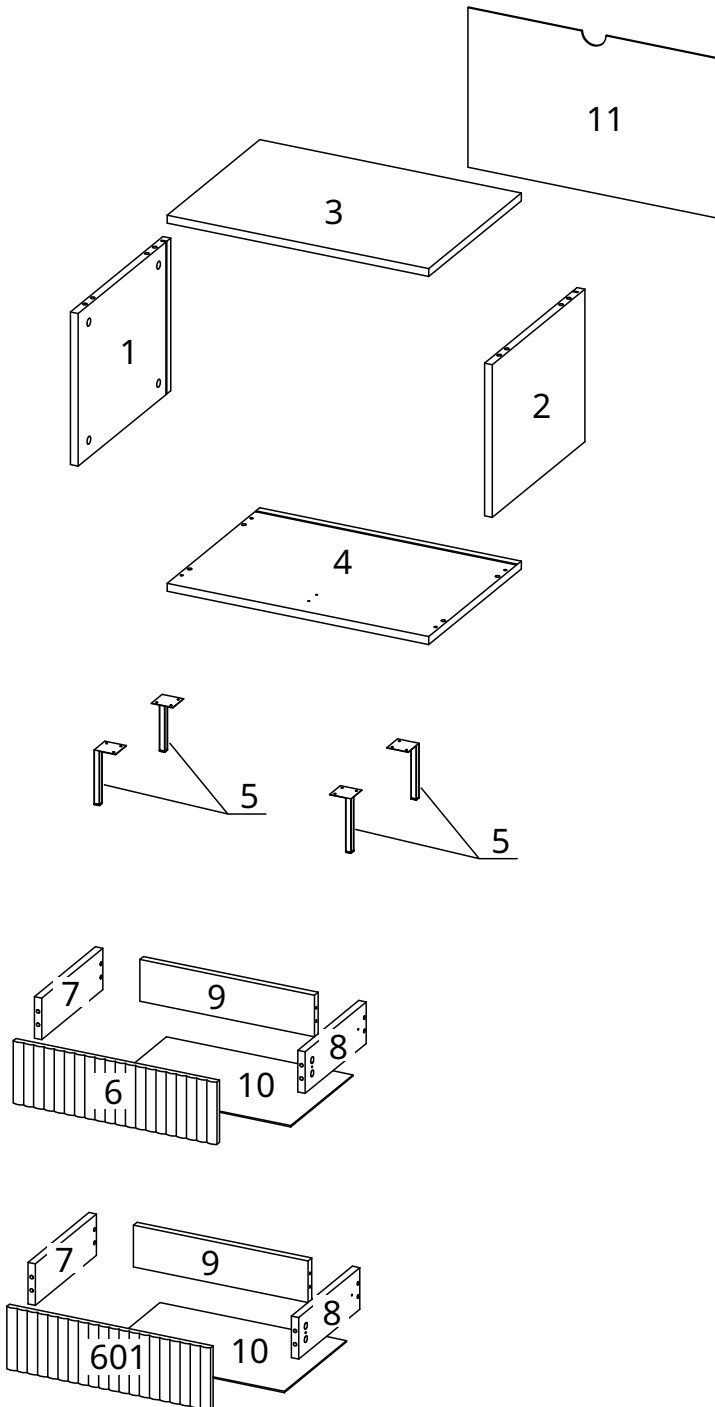

Instrukcja montażu

Assembly manual

NOTO

Lista akcesoriów Accessories list

PTO x2 		A x8 <p>8x35mm</p>	B x16 <p>29,5mm</p>	C x16 <p>15x12mm</p>	D x4 	E x1 	F x16
ND x57 <p>3,5x16mm</p>	TA x1 <p>77x30x15mm</p>	X x4 	R x4 <p>300mm</p>				

NOTO

Lista elementów Parts list

1	380x309x16mm
2	380x309x16mm
3	540x380x16mm
4	540x380x16mm
5	150x60x60mm
6	500x150x16mm
601	500x150x16mm
7	300x100x16mm
8	300x100x16mm
9	449x100x16mm
10	479x305x3mm
11	520x323x3mm

R1 x4  300mm	ND x8  3,5x16mm	F x8 
--	---	--

10

B x2  29,5mm	C x8  15x12mm	PTO x2 
--	---	--

NOTO

11

12

NOTO

13