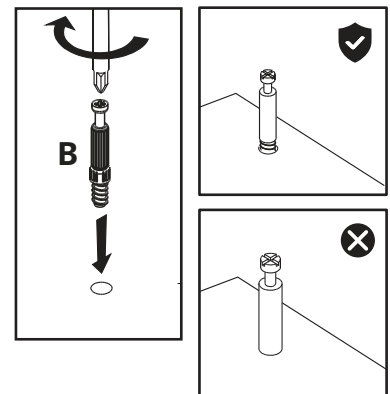

NOTO

Lista elementów Parts list

NOTO

1

A x16  8x35mm	C x16  15x12mm	RC x4 	PTO x4 	ND x8  3,5x16mm
---	--	---	---	---

N ❌  3x25mm	ND ✅  3,5x16mm	N2 ❌  3,5x12mm
---	--	--

NOTO

2

<p>A x4</p>  <p>8x35mm</p>	<p>C x4</p>  <p>15x12mm</p>	<p>RC x4</p> 
--	---	---

3

<p>B x10</p>  <p>29,5mm</p>

NOTO

4

NOTO

5

6