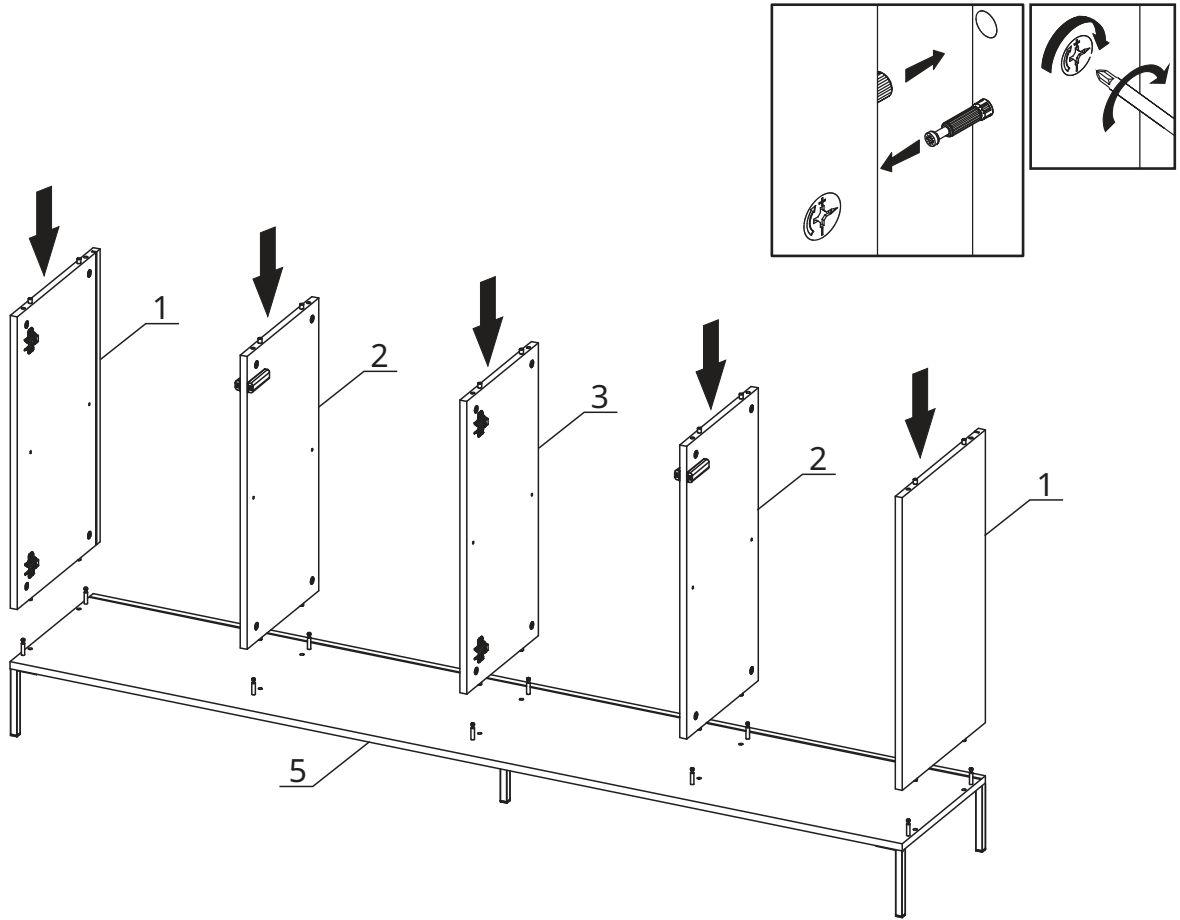

NOTO

Lista elementów Parts list

NOTO

1

A x16  8x35mm	C x16  15x12mm	RC x4 	PTO x4 	ND x8  3,5x16mm
---	--	---	---	---

N ❌  3x25mm	ND ✅  3,5x16mm	N2 ❌  3,5x12mm
---	--	--

NOTO

2

<p>A x4</p>  <p>8x35mm</p>	<p>C x4</p>  <p>15x12mm</p>	<p>RC x4</p> 
--	---	---

3

<p>B x10</p>  <p>29,5mm</p>

NOTO

4

NOTO

5

6