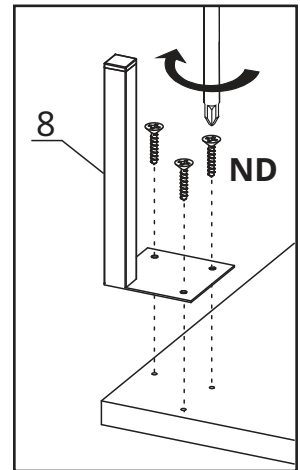

NOTO

Lista elementów Parts list

NOTO

1

A x16  8x35mm	C x16  15x12mm	RC x4 	PTO x4 	ND x8  3,5x16mm
---	--	---	---	---

N ❌  3x25mm	ND ✅  3,5x16mm	N2 ❌  3,5x12mm
---	--	--

NOTO

2

<p>A x4</p>  <p>8x35mm</p>	<p>C x4</p>  <p>15x12mm</p>	<p>RC x4</p> 
--	---	---

3

<p>B x10</p>  <p>29,5mm</p>

NOTO

4

NOTO

5

6

NOTO

7

8

A=B

NOTO

9

X x12  	N x15  3x25mm	N   3x25mm	ND   3,5x16mm	N2   3,5x12mm
---	---	---	--	--

10

TA x1  77x30x15mm	ND x1  3,5x16mm
---	---

NOTO

11

12

NOTO

13

Dziękuję!
Thanks!

Share your style!