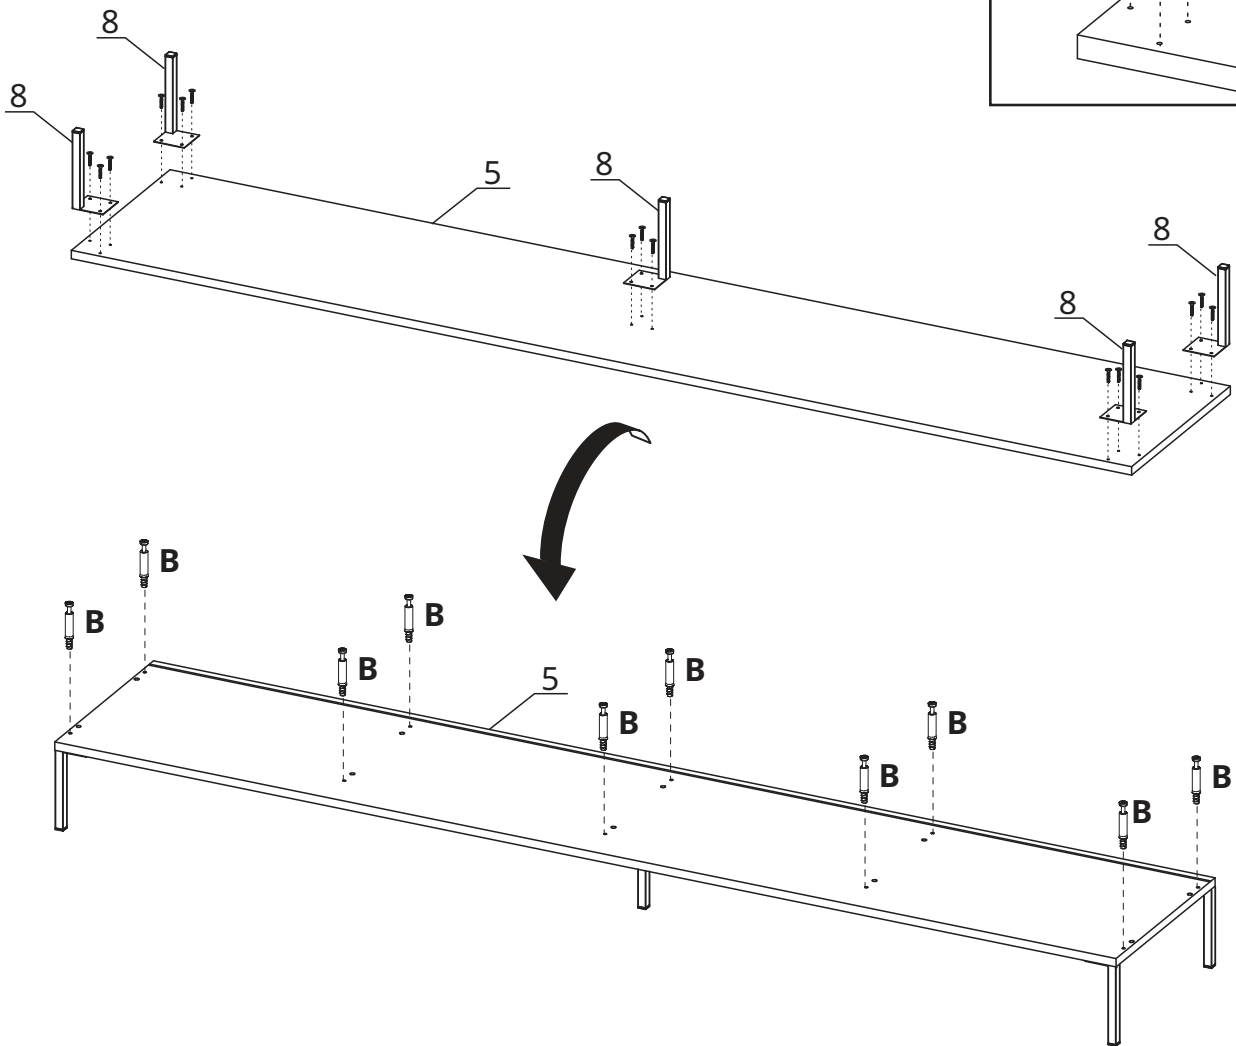

NOTO

Lista elementów Parts list

NOTO

1

A x16  8x35mm	C x16  15x12mm	RC x4 	PTO x4 	ND x8  3,5x16mm
---	--	---	---	---

N ❌  3x25mm	ND ✅  3,5x16mm	N2 ❌  3,5x12mm
---	--	--

NOTO

2

<p>A x4</p>  <p>8x35mm</p>	<p>C x4</p>  <p>15x12mm</p>	<p>RC x4</p> 
--	---	---

3

<p>B x10</p>  <p>29,5mm</p>

NOTO

4

NOTO

5

6

NOTO

7

8

A=B

NOTO

9

X x12  	N x15  3x25mm	N   3x25mm	ND   3,5x16mm	N2   3,5x12mm
---	---	---	--	--

10

TA x1  77x30x15mm	ND x1  3,5x16mm
---	---

NOTO

11

12

NOTO

13

Dziękuję!
Thanks!

Share your style!