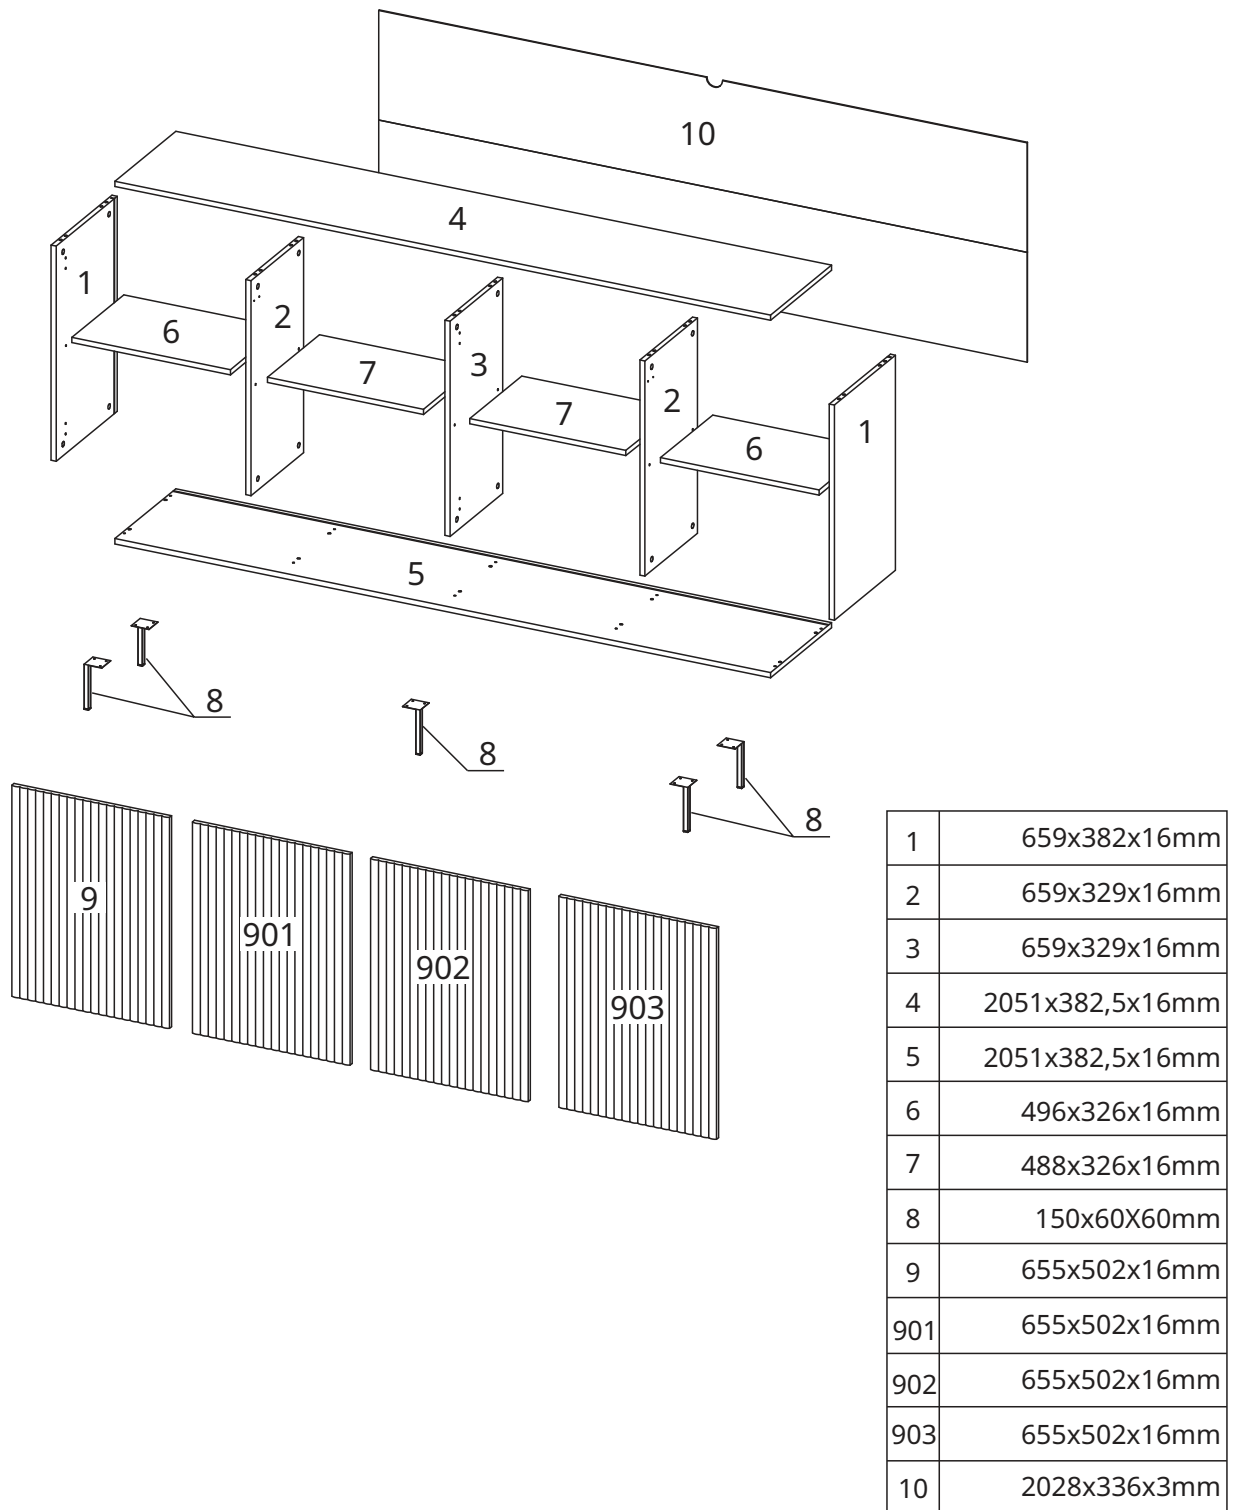

Instrukcja montażu

Assembly manual

Lista akcesoriów Accessories list

PTO x4 	A x20 <p>8x35mm</p>	B x20 <p>29,5mm</p>	C x20 <p>15x12mm</p>	F x20 	N x15 <p>3x25mm</p>	ND x24 <p>3,5x16mm</p>
TA x1 <p>77x30x15mm</p>	Z x16 <p>4mm</p>	X x12 	P1,RC x4 	P,RC x4 	N2 x16 <p>3,5x12mm</p>	

NOTO

Lista elementów Parts list

NOTO

1

A x16  8x35mm	C x16  15x12mm	RC x4 	PTO x4 	ND x8  3,5x16mm
---	--	---	---	---

N ❌  3x25mm	ND ✅  3,5x16mm	N2 ❌  3,5x12mm
---	--	--

NOTO

2

<p>A x4</p>  <p>8x35mm</p>	<p>C x4</p>  <p>15x12mm</p>	<p>RC x4</p> 
--	---	---

3

<p>B x10</p>  <p>29,5mm</p>

NOTO

4

NOTO

5

6

NOTO

7

8

A=B

NOTO

9

X x12  	N x15  3x25mm	N   3x25mm	ND   3,5x16mm	N2   3,5x12mm
---	---	---	--	--

10