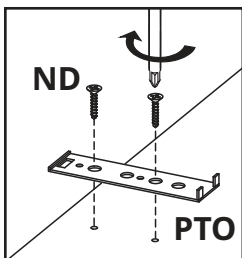

Instrukcja montażu

Assembly manual

NOTO

Lista akcesoriów Accessories list

PTO x2 	A x12 8x35mm	B x12 29,5mm	C x12 15x12mm	F x12 	N x5 3x25mm	ND x17 3,5x16mm
TA x1 77x30x15mm	Z x8 4mm	X x8 	P,RC x4 	N2 x8 3,5x12mm		

NOTO

Lista elementów Parts list

NOTO

1

A x12  8x35mm	C x12  15x12mm	RC x4 	PTO x2 	ND x4  3,5x16mm
---	--	---	---	---

N ❌  3x25mm	ND ✅  3,5x16mm	N2 ❌  3,5x12mm
---	--	--

NOTO

2