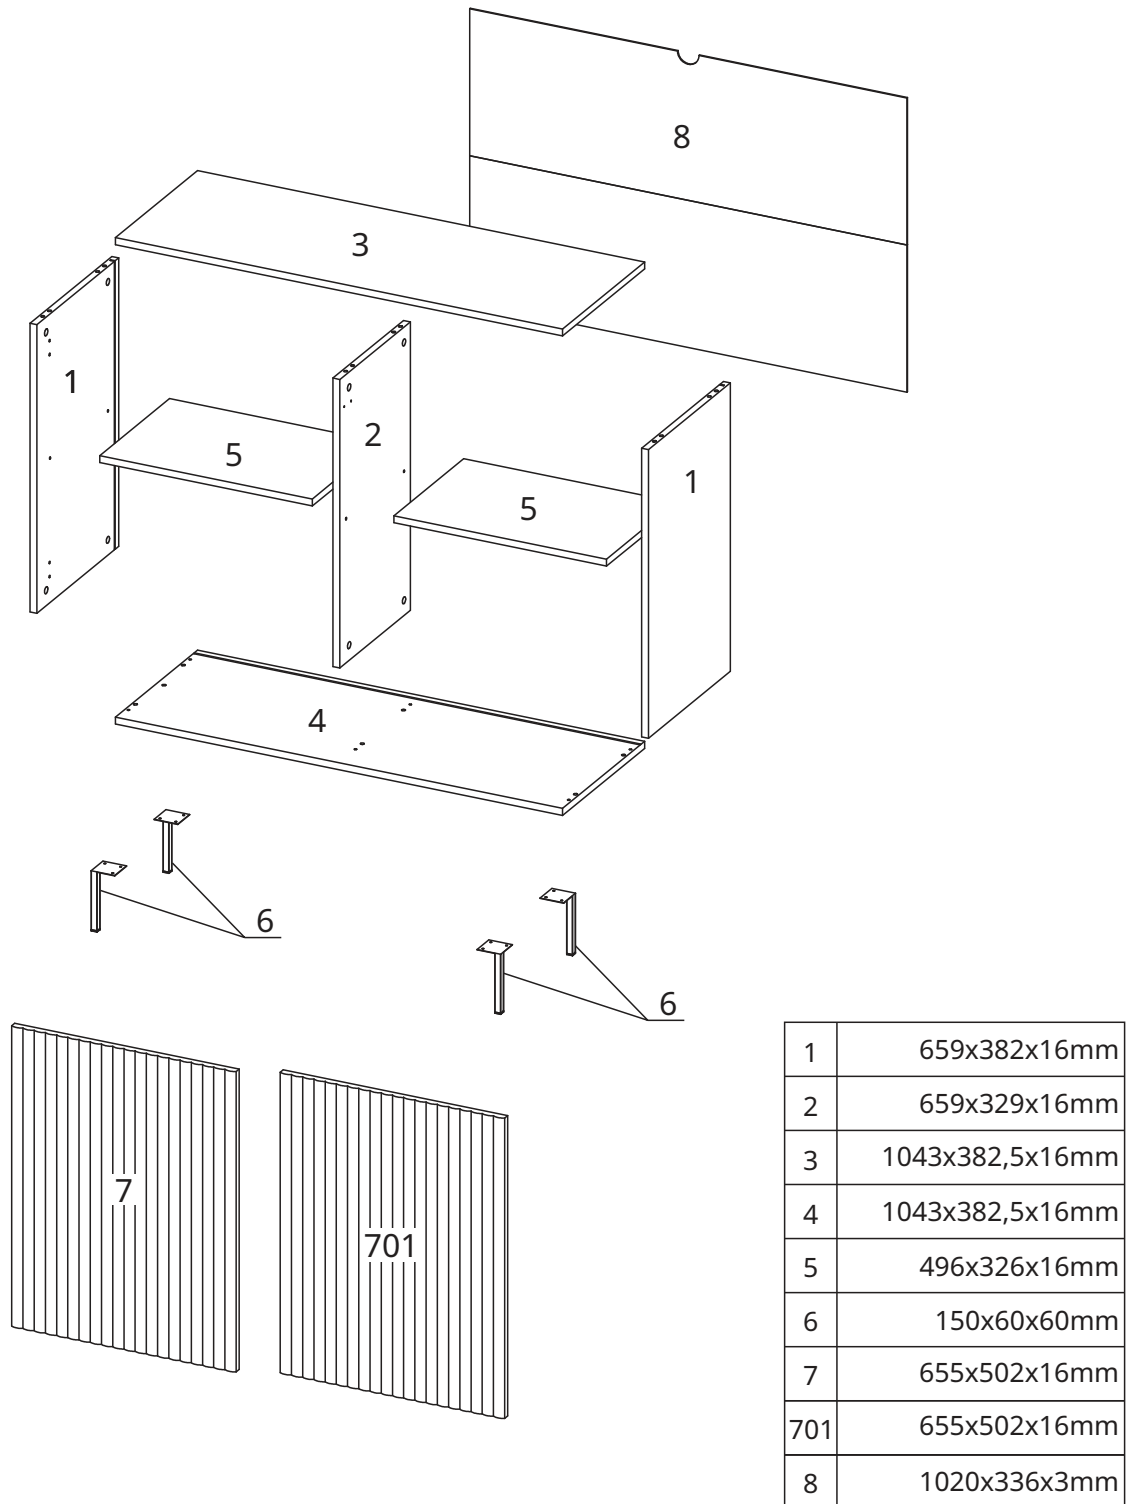

Instrukcja montażu

Assembly manual

NOTO

Lista akcesoriów Accessories list

PTO x2 	A x12 8x35mm	B x12 29,5mm	C x12 15x12mm	F x12 	N x5 3x25mm	ND x17 3,5x16mm
TA x1 77x30x15mm	Z x8 4mm	X x8 	P,RC x4 	N2 x8 3,5x12mm		

NOTO

Lista elementów Parts list

NOTO

1

A x12  8x35mm	C x12  15x12mm	RC x4 	PTO x2 	ND x4  3,5x16mm
---	--	---	---	---

N ❌  3x25mm	ND ✅  3,5x16mm	N2 ❌  3,5x12mm
---	--	--

NOTO

2

3

NOTO

4

5

NOTO

6

A=B

7