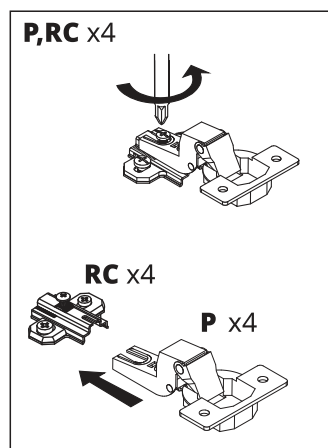

Instrukcja montażu

Assembly manual

NOTO

Lista akcesoriów Accessories list

PTO x2 	A x12 8x35mm	B x12 29,5mm	C x12 15x12mm	F x12 	N x5 3x25mm	ND x17 3,5x16mm
TA x1 77x30x15mm	Z x8 4mm	X x8 	P,RC x4 	N2 x8 3,5x12mm		

NOTO

Lista elementów Parts list

NOTO

1

A x12  8x35mm	C x12  15x12mm	RC x4 	PTO x2 	ND x4  3,5x16mm
---	--	---	---	---

N ❌  3x25mm	ND ✅  3,5x16mm	N2 ❌  3,5x12mm
---	--	--

NOTO

2