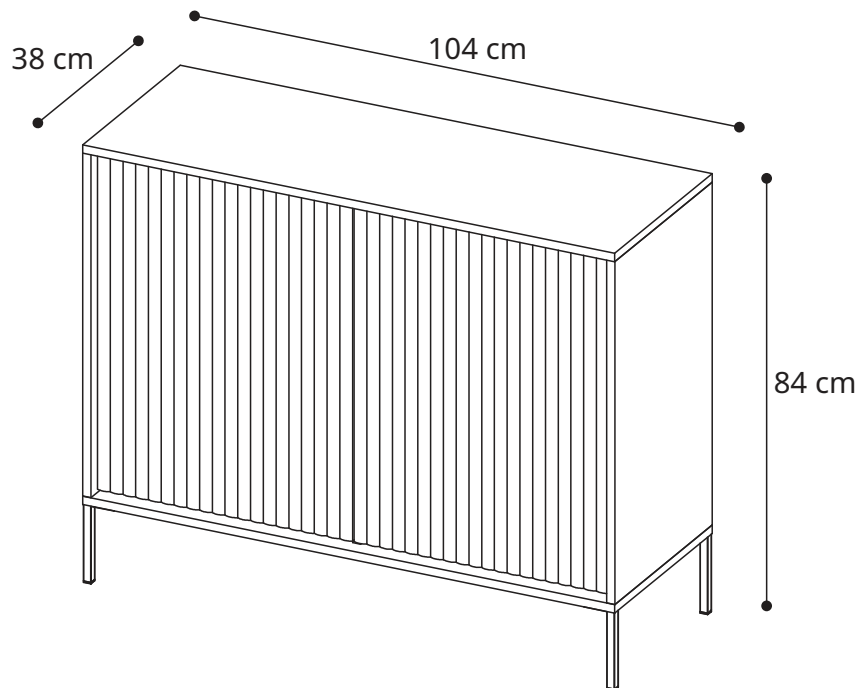

Instrukcja montażu

Assembly manual

NOTO

Lista akcesoriów Accessories list

PTO x2 	A x12 8x35mm	B x12 29,5mm	C x12 15x12mm	F x12 	N x5 3x25mm	ND x17 3,5x16mm
TA x1 77x30x15mm	Z x8 4mm	X x8 	P,RC x4 	N2 x8 3,5x12mm		

NOTO

Lista elementów Parts list

NOTO

1

A x12  8x35mm	C x12  15x12mm	RC x4 	PTO x2 	ND x4  3,5x16mm
---	--	---	---	---

N ❌  3x25mm	ND ✅  3,5x16mm	N2 ❌  3,5x12mm
---	--	--

NOTO

2