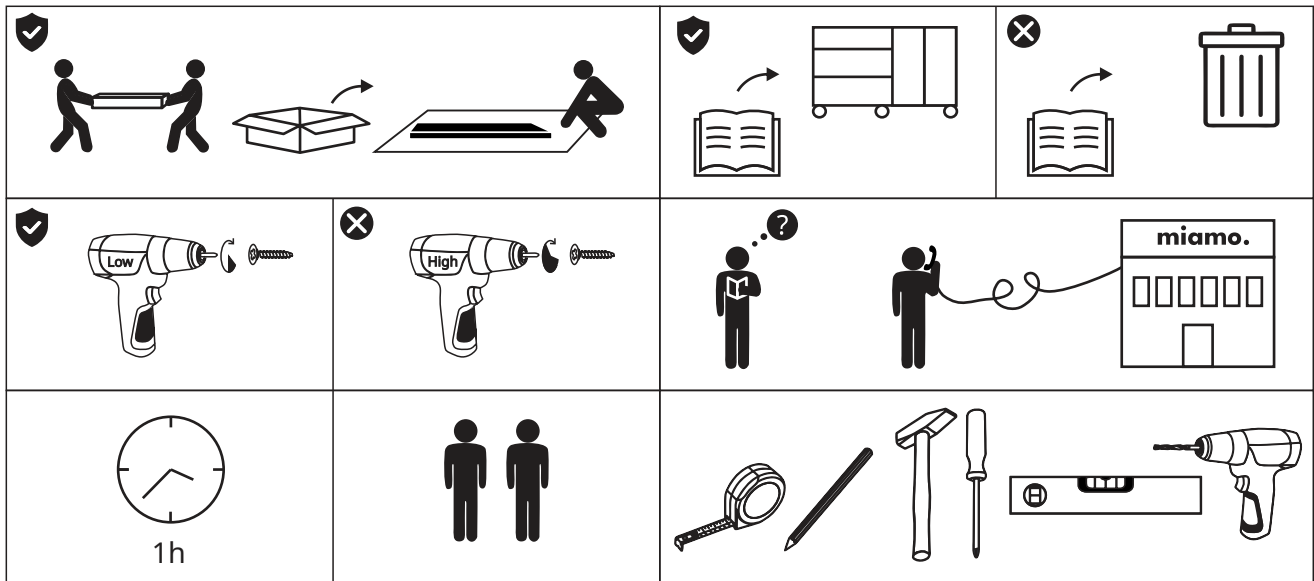

NOTO

Lista akcesoriów Accessories list

PTO x2 	A x12 8x35mm	B x12 29,5mm	C x12 15x12mm	F x12 	N x5 3x25mm	ND x17 3,5x16mm
TA x1 77x30x15mm	Z x8 4mm	X x8 	P,RC x4 	N2 x8 3,5x12mm