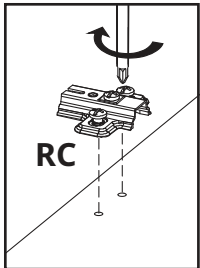

Instrukcja montażu

Assembly manual

NOTO

Lista akcesoriów Accessories list

PTO x2 	A x12 8x35mm	B x12 29,5mm	C x12 15x12mm	F x12 	N x5 3x25mm	ND x17 3,5x16mm
TA x1 77x30x15mm	Z x8 4mm	X x8 	P,RC x4 	N2 x8 3,5x12mm		

NOTO

Lista elementów Parts list

NOTO

1

A x12  8x35mm	C x12  15x12mm	RC x4 	PTO x2 	ND x4  3,5x16mm
---	--	---	---	---

N ❌  3x25mm	ND ✅  3,5x16mm	N2 ❌  3,5x12mm
---	--	--

NOTO

2