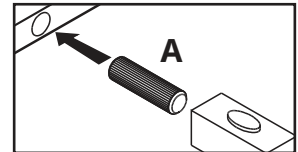

Instrukcja montażu

Assembly manual

NOTO

Lista akcesoriów Accessories list

PTO x2 	A x12 8x35mm	B x12 29,5mm	C x12 15x12mm	F x12 	N x5 3x25mm	ND x17 3,5x16mm
TA x1 77x30x15mm	Z x8 4mm	X x8 	P,RC x4 	N2 x8 3,5x12mm		

NOTO

Lista elementów Parts list

NOTO

1

A x12  8x35mm	C x12  15x12mm	RC x4 	PTO x2 	ND x4  3,5x16mm
---	--	---	---	---

N ❌  3x25mm	ND ✅  3,5x16mm	N2 ❌  3,5x12mm
---	--	--

NOTO

2