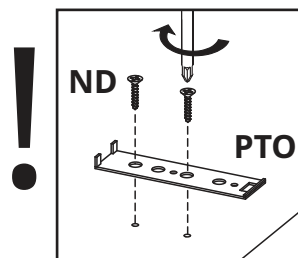

NOTO

Lista elementów Parts list

NOTO

1

A x12  8x35mm	C x12  15x12mm	RC x4 	PTO x2 	ND x4  3,5x16mm
---	--	---	---	---

N ❌  3x25mm	ND ✅  3,5x16mm	N2 ❌  3,5x12mm
---	--	--

NOTO

2