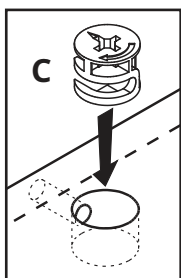

Instrukcja montażu

Assembly manual

NOTO

Lista akcesoriów Accessories list

PTO x2 	A x12 8x35mm	B x12 29,5mm	C x12 15x12mm	F x12 	N x5 3x25mm	ND x17 3,5x16mm
TA x1 77x30x15mm	Z x8 4mm	X x8 	P,RC x4 	N2 x8 3,5x12mm		

NOTO

Lista elementów Parts list

NOTO

1

A x12  8x35mm	C x12  15x12mm	RC x4 	PTO x2 	ND x4  3,5x16mm
---	--	---	---	---

N ❌  3x25mm	ND ✅  3,5x16mm	N2 ❌  3,5x12mm
---	--	--

NOTO

2