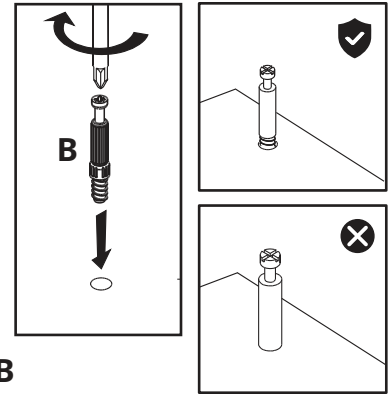

NOTO

Lista elementów Parts list

NOTO

1

A x12  8x35mm	C x12  15x12mm	RC x4 	PTO x2 	ND x4  3,5x16mm
---	--	---	---	---

N ❌  3x25mm	ND ✅  3,5x16mm	N2 ❌  3,5x12mm
---	--	--

NOTO

2